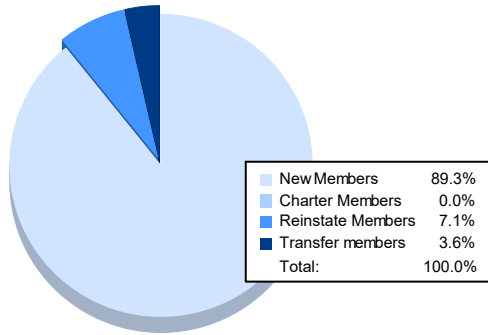

Year	New Clubs	Dropped Clubs	Gain/ Loss Clubs	New Members	Charter Members	Reinstate Members	Transfer Members	Total Member Added	Total Members Dropped	Gain/ Loss Members
2016-2017	0	0	0	92	0	6	1	99	130	-31
2017-2018	0	1	-1	87	0	6	8	101	117	-16
2018-2019	0	0	0	72	0	10	5	87	115	-28
2019-2020	0	1	-1	80	0	8	5	93	132	-39
2020-2021	0	0	0	50	0	4	2	56	119	-63
<b>Average</b>	<b>0</b>	<b>0</b>	<b>0</b>	<b>76</b>	<b>0</b>	<b>7</b>	<b>4</b>	<b>87</b>	<b>123</b>	<b>-35</b>

### Membership Composition June 2021 Cumulative