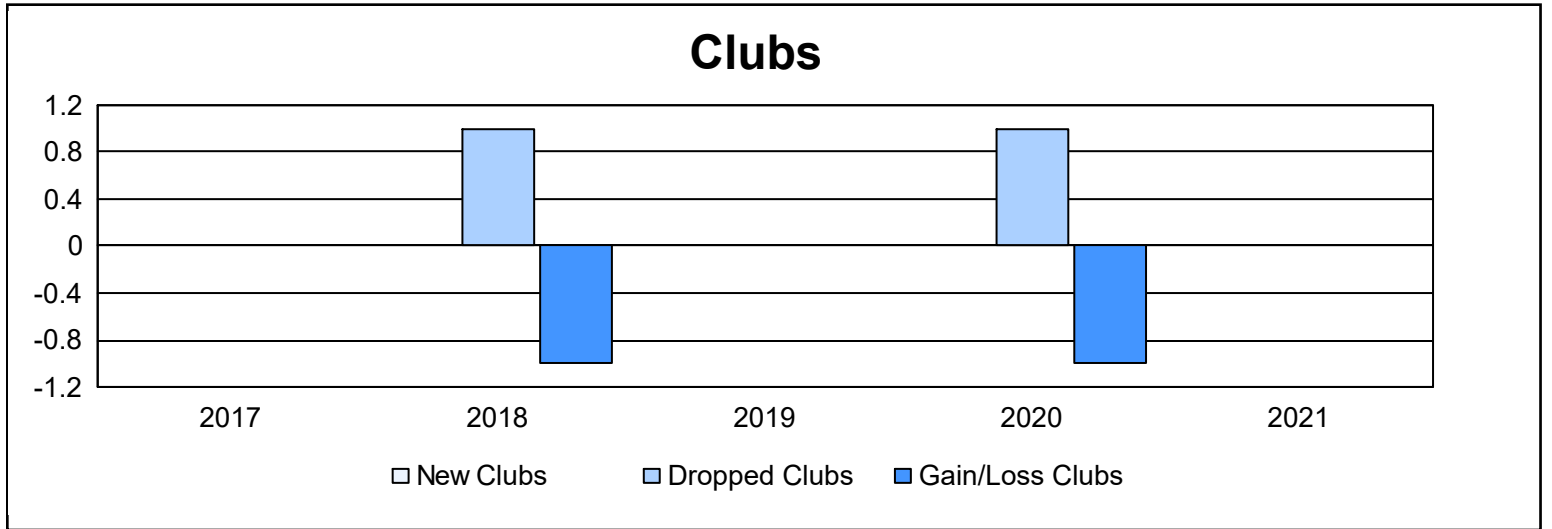

Year	New Clubs	Dropped Clubs	Gain/ Loss Clubs	New Members	Charter Members	Reinstate Members	Transfer Members	Total Member Added	Total Members Dropped	Gain/ Loss Members
2016-2017	0	0	0	92	0	6	1	99	130	-31
2017-2018	0	1	-1	87	0	6	8	101	117	-16
2018-2019	0	0	0	72	0	10	5	87	115	-28
2019-2020	0	1	-1	80	0	8	5	93	132	-39
2020-2021	0	0	0	50	0	4	2	56	119	-63
<b>Average</b>	<b>0</b>	<b>0</b>	<b>0</b>	<b>76</b>	<b>0</b>	<b>7</b>	<b>4</b>	<b>87</b>	<b>123</b>	<b>-35</b>

### Membership Composition June 2021 Cumulative