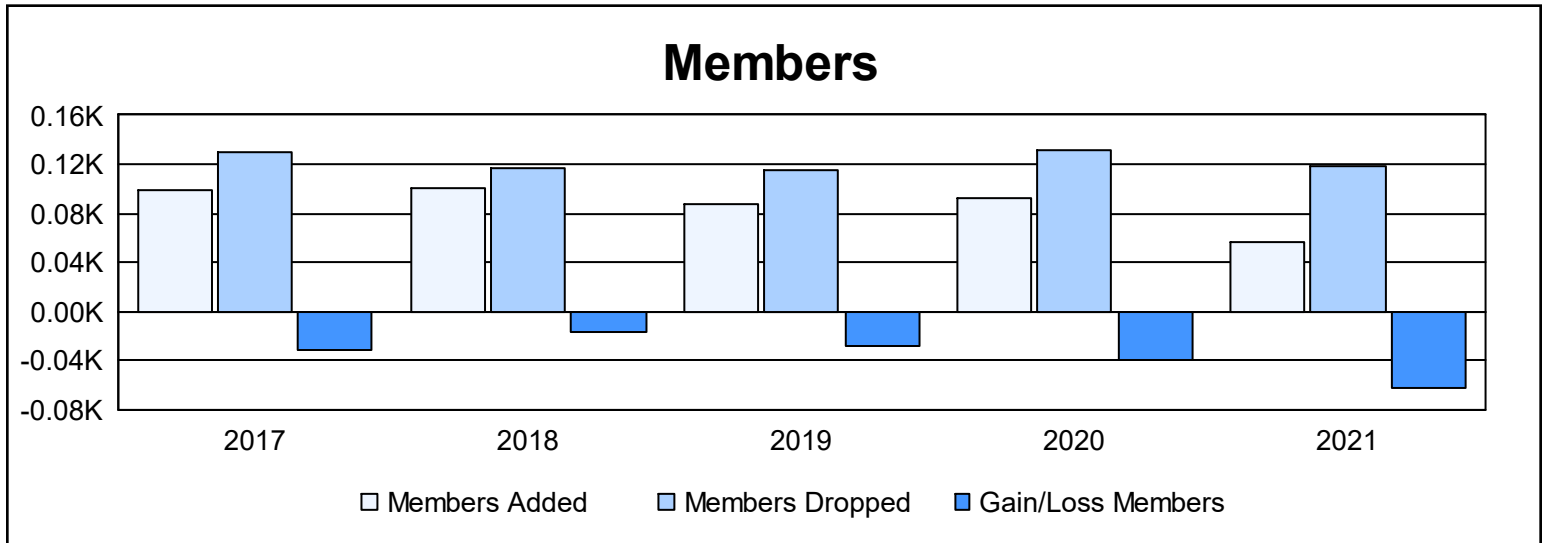

Year	New Clubs	Dropped Clubs	Gain/ Loss Clubs	New Members	Charter Members	Reinstate Members	Transfer Members	Total Member Added	Total Members Dropped	Gain/ Loss Members
2016-2017	0	0	0	92	0	6	1	99	130	-31
2017-2018	0	1	-1	87	0	6	8	101	117	-16
2018-2019	0	0	0	72	0	10	5	87	115	-28
2019-2020	0	1	-1	80	0	8	5	93	132	-39
2020-2021	0	0	0	50	0	4	2	56	119	-63
<b>Average</b>	<b>0</b>	<b>0</b>	<b>0</b>	<b>76</b>	<b>0</b>	<b>7</b>	<b>4</b>	<b>87</b>	<b>123</b>	<b>-35</b>

### Membership Composition June 2021 Cumulative